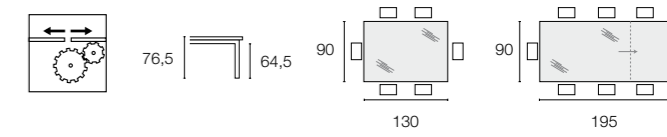

Airport One

Design: S.T.C.

CS/4011-S

	P77	P95	
	GAB	GAW	TEMPERED
	GB	GN	TEMPERED
	GXW		TEMPERED