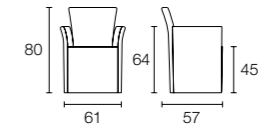

Nido

Design: Studio 28

**CS/1267
CS/1267-GU**