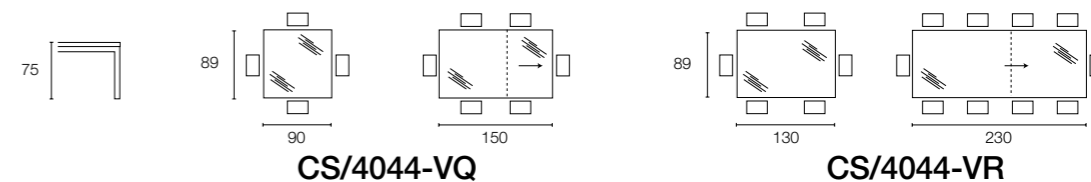

Key

Design: S.T.C.

P15	GB	P94	GAW	TEMPERED		
P94	GXW	P94	GAW	TEMPERED		
P95	GN	TEMPERED				
P77	GB	P77	GN	P77	GXW	TEMPERED
P77	GAB	P77	GAW	TEMPERED		

CS/4044-VQ	GB	GXW	GAB	GAW
P77	•		•	•
P94		•		•

CS/4044-VR	GB	GXW	GAB	GAW	GN
P15	•		•		
P77	•	•	•	•	•
P94		•		•	
P95					•