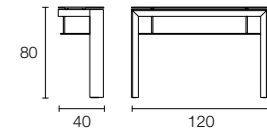

CS/4071-LV