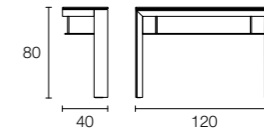

Omnia console

Design: S.T.C.

CS/4071-LL