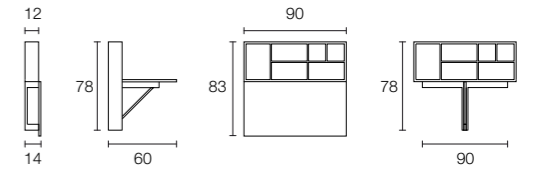

Spacebox

Design: S.T.C.

CS/4061

P03

P934