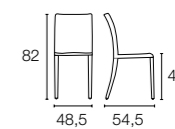

Moonlight

Design: Edi e Paolo Ciani

CS/1289