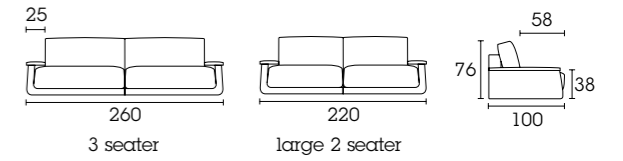

- 01. **Hydra** W40 D40 H180
- 02. **Tray Small** Ø40 H45
- 03. **Chat Small** W70 D70 H41

**Mr Low**

Sink into the soft embrace of these goose down-filled cushions! Deep seat and removable wide armrests.