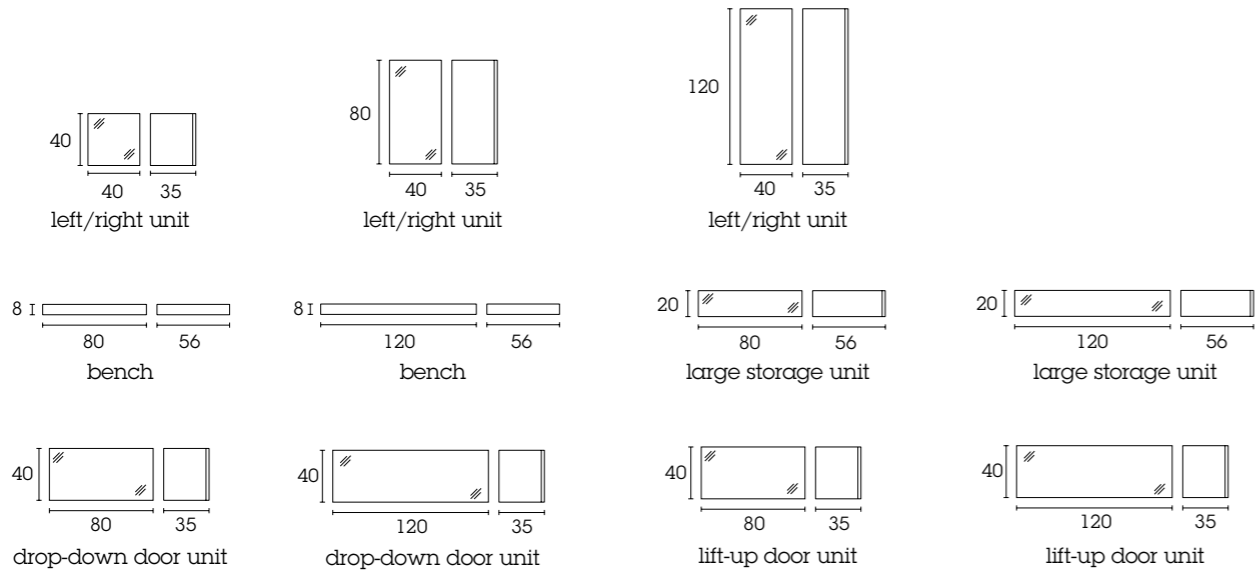

The units

Square or rectangular, horizontal or vertical?
Choose Inbox modules in the shapes and colours that you prefer.