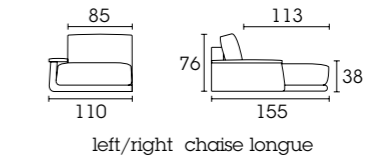

- 01. **Hydra** W40 D40 H180
- 02. **Tray Small** Ø40 H45
- 03. **Chat Small** W70 D70 H41

**Mr Low**

Sink into the soft embrace of these goose down-filled cushions! Deep seat and removable wide armrests.