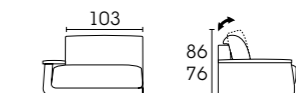

- 01. **Hydra** W40 D40 H180
- 02. **Tray Small** Ø40 H45
- 03. **Chat Small** W70 D70 H41

**Mr Low**

Sink into the soft embrace of these goose down-filled cushions! Deep seat and removable wide armrests.