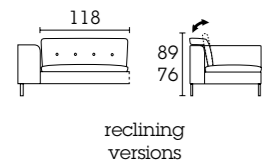

01. **Zoe** W50 D50 H42
02. **Wait** W69 D67 H83 Hs44
03. **Cloe leather** W42,5 D51 H80 Hs45
04. **Tokyo** W180 D90 H75
05. **Sagitta** W40 H40
06. **Lynx** Ø52 H178
07. **Grace Romantic** W240 D95 H76
08. **Symbol** W120 D80 H40
09. **Downy** L200 W300
10. **Horizon** W180 D50 H49
11. **Thomas** W38 D30 H7