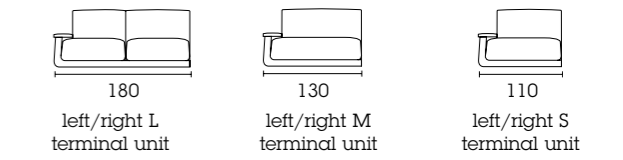

- 01. **Hydra** W40 D40 H180
- 02. **Tray Small** Ø40 H45
- 03. **Chat Small** W70 D70 H41

**Mr Low**

Sink into the soft embrace of these goose down-filled cushions! Deep seat and removable wide armrests.