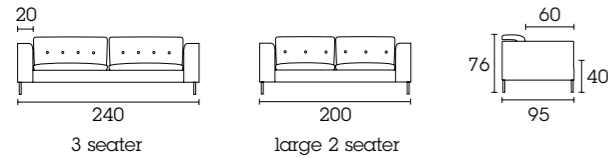

01. **Zoe** W50 D50 H42
02. **Wait** W69 D67 H83 Hs44
03. **Cloe leather** W42,5 D51 H80 Hs45
04. **Tokyo** W180 D90 H75
05. **Sagitta** W40 H40
06. **Lynx** Ø52 H178
07. **Grace Romantic** W240 D95 H76
08. **Symbol** W120 D80 H40
09. **Downy** L200 W300
10. **Horizon** W180 D50 H49
11. **Thomas** W38 D30 H7