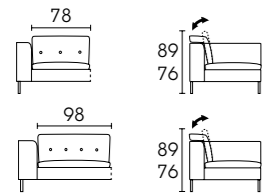

01. **Zoe** W50 D50 H42
02. **Wait** W69 D67 H83 Hs44
03. **Cloe leather** W42,5 D51 H80 Hs45
04. **Tokyo** W180 D90 H75
05. **Sagitta** W40 H40
06. **Lynx** Ø52 H178
07. **Grace Romantic** W240 D95 H76
08. **Symbol** W120 D80 H40
09. **Downy** L200 W300
10. **Horizon** W180 D50 H49
11. **Thomas** W38 D30 H7