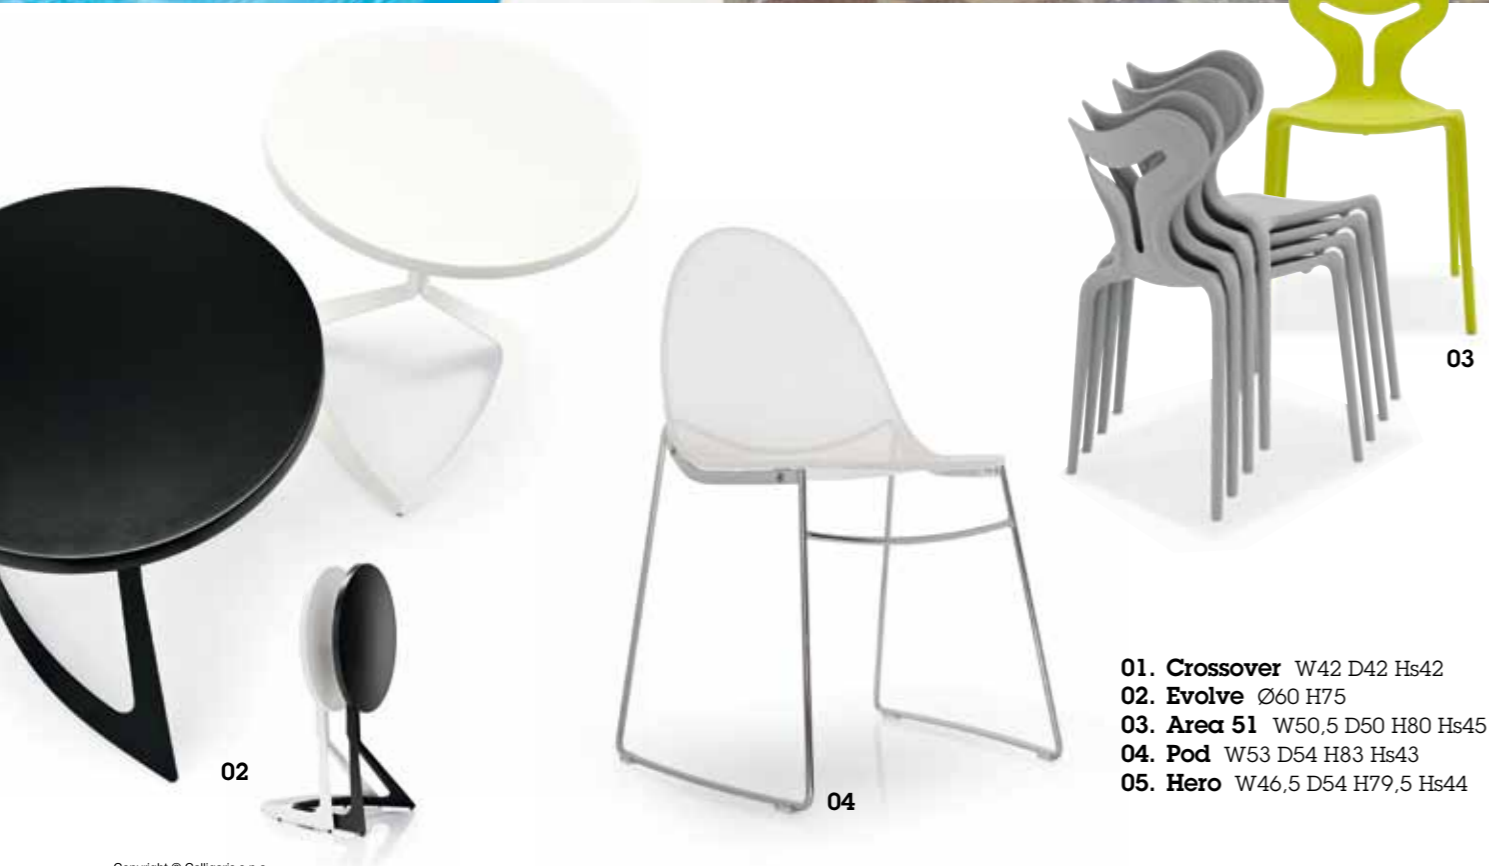

01

02

04

03

- 01. **Crossover** W42 D42 Hs42
- 02. **Evolve** Ø60 H75
- 03. **Area 51** W50,5 D50 H80 Hs45
- 04. **Pod** W53 D54 H83 Hs43
- 05. **Hero** W46,5 D54 H79,5 Hs44

05

The people in the catalogue photographs all appear with their kind permission:  
they are Calligaris staff and represent  
all those who contribute by means of their work  
to the success of the company and of its products.