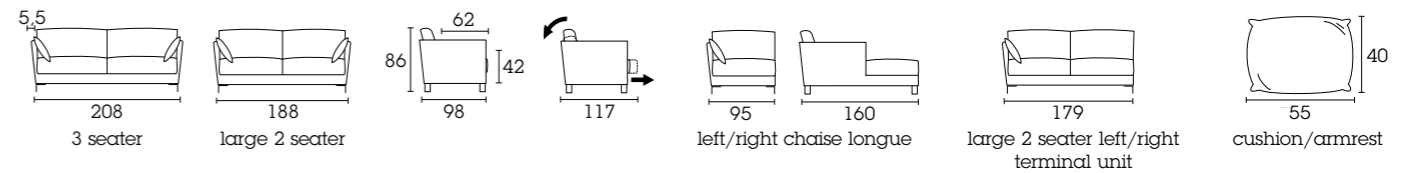

Timeless

Simply chic.
The extra-large 2-seater and 3-seater sofas can also be fitted with an ingenious seat-moving and back-reclining mechanism (upon request).

01. Candy Ø48 H45
02. Cygnus W215 D70 H224
03. Password W185 D52 H33
04. Stone L220 W275
05. Timeless W208 D98 H86
06. Omnia W80 D80 H35
07. Cygnus Ø47 H63