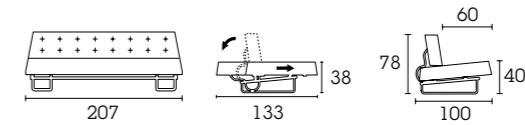

Nomade

A sofa that turns into a bed offering maximum comfort.

3 seater with extractable bed