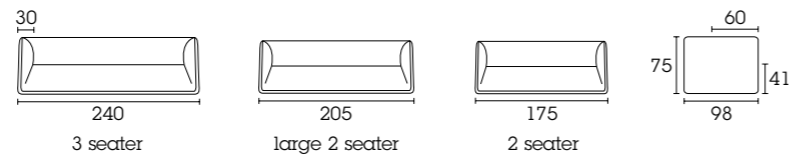

Fashion Supersoft

A soft cosy nest where you can curl up or watch TV in company. In leather or fabric, you can even choose a two-tone version and combine it with the Calligaris Cooky ottoman.